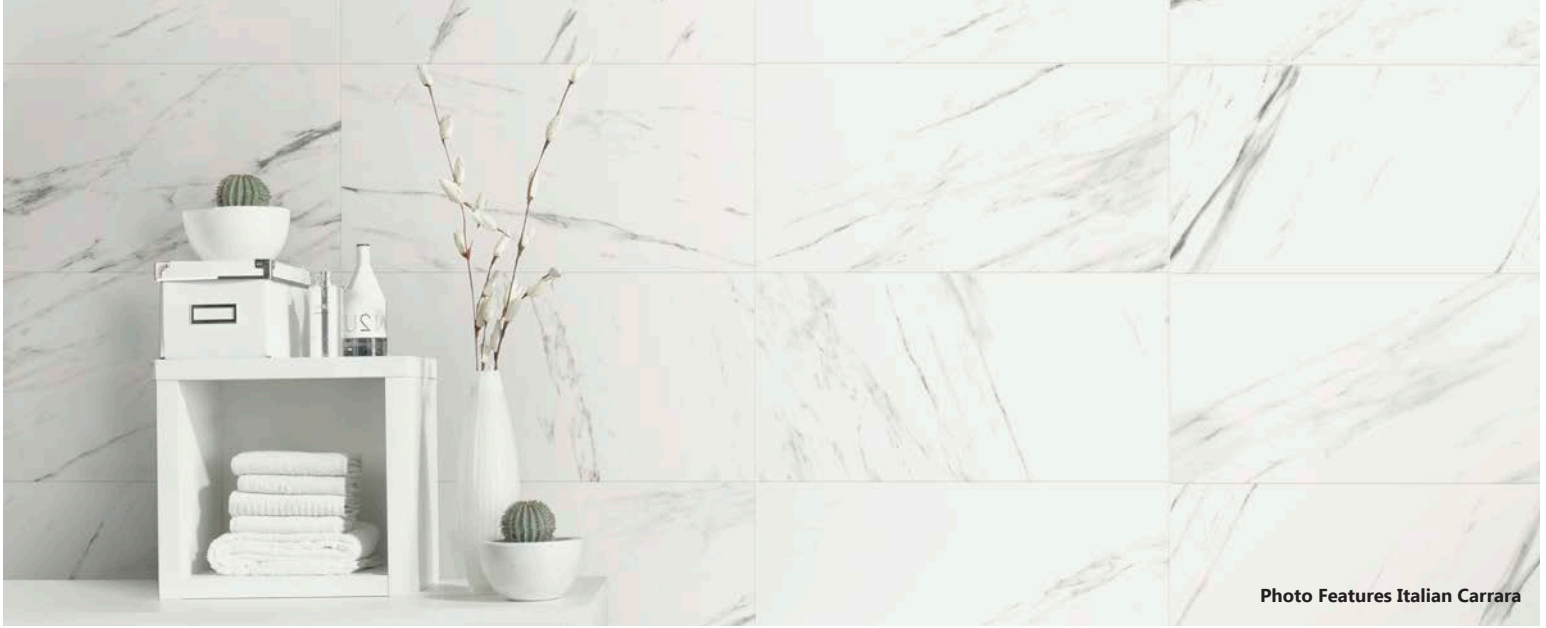

CLASSICS

Glazed Porcelain Floor Tile

commodiTile
value+quality+design

Photo Features Italian Carrara

Colors

CTCLCAR12241L ITALIAN CARRARA 12" x 24" GLAZED POLISHED PORCELAIN
CTCLCAR12241U ITALIAN CARRARA 12" x 24" HONED MATTE PORCELAIN