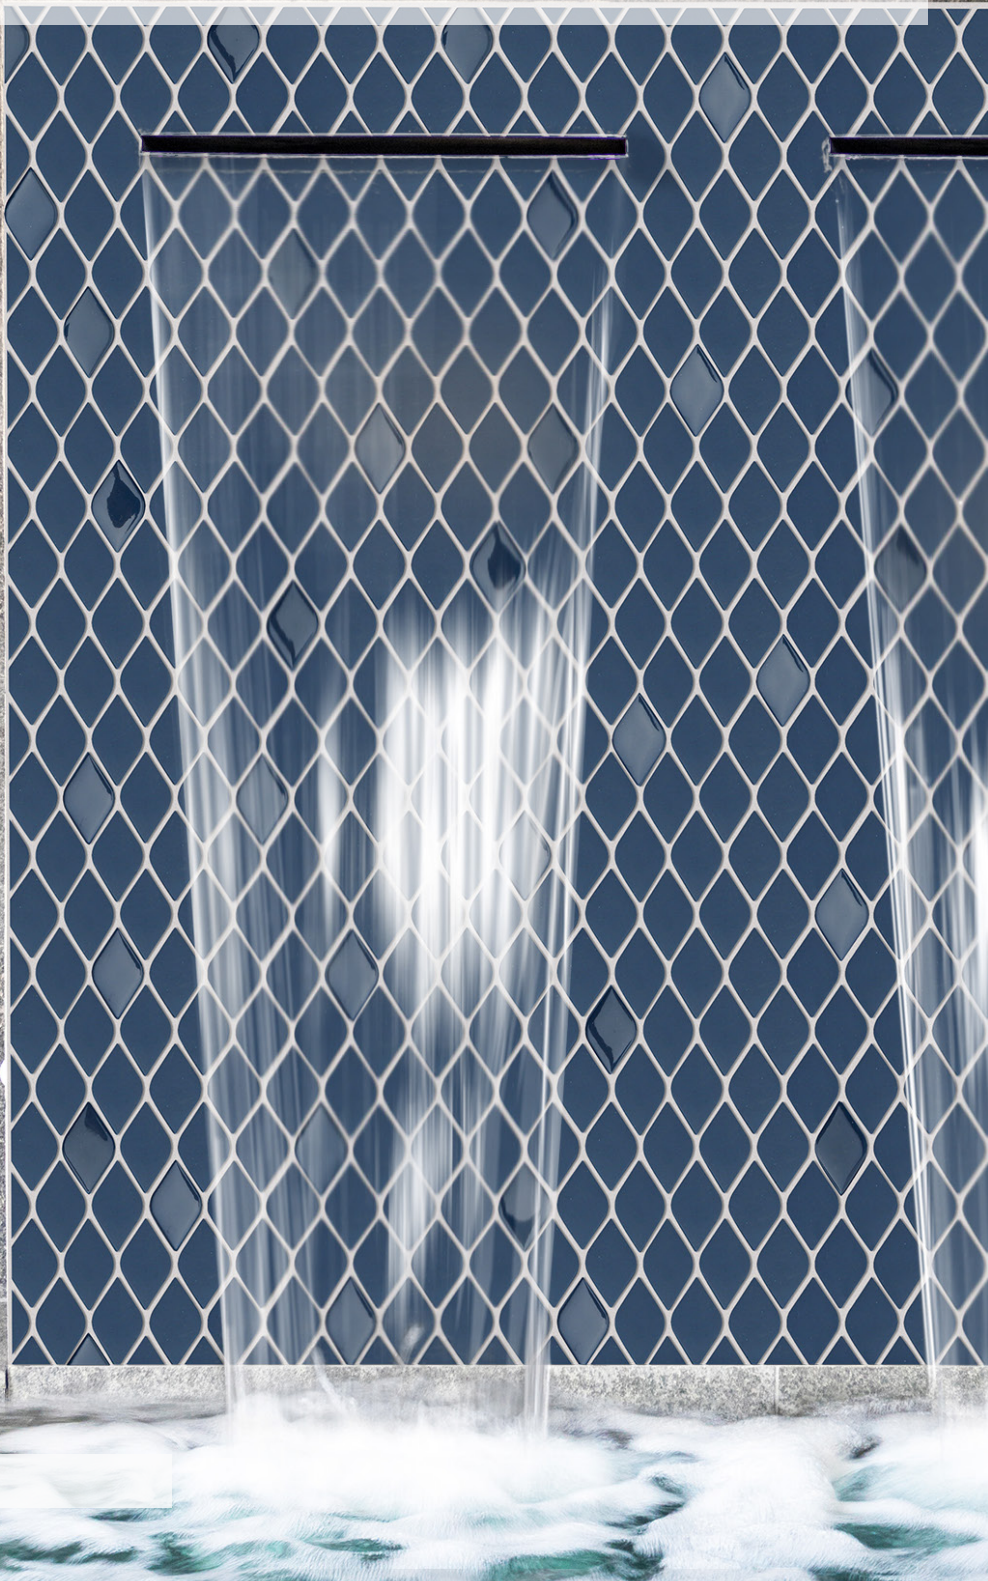

NORTHERN LIGHTS plays tribute to classic mosaic size formats and takes them to the next level. Offered in two patterns and five colorways, this pressed glass series provides the durability of porcelain tile combined with rich color tones only glass tiles can achieve.

THE DETAILS:

- Raindrop mosaic with glossy and matte finishes
- Hex Wheel in color blocked hexagon-border combos

STYLE IT:

- Pool linings or water feature accent walls
- Kids bathrooms that will stand the test of time and style

Photo features Cosmos Raindrop