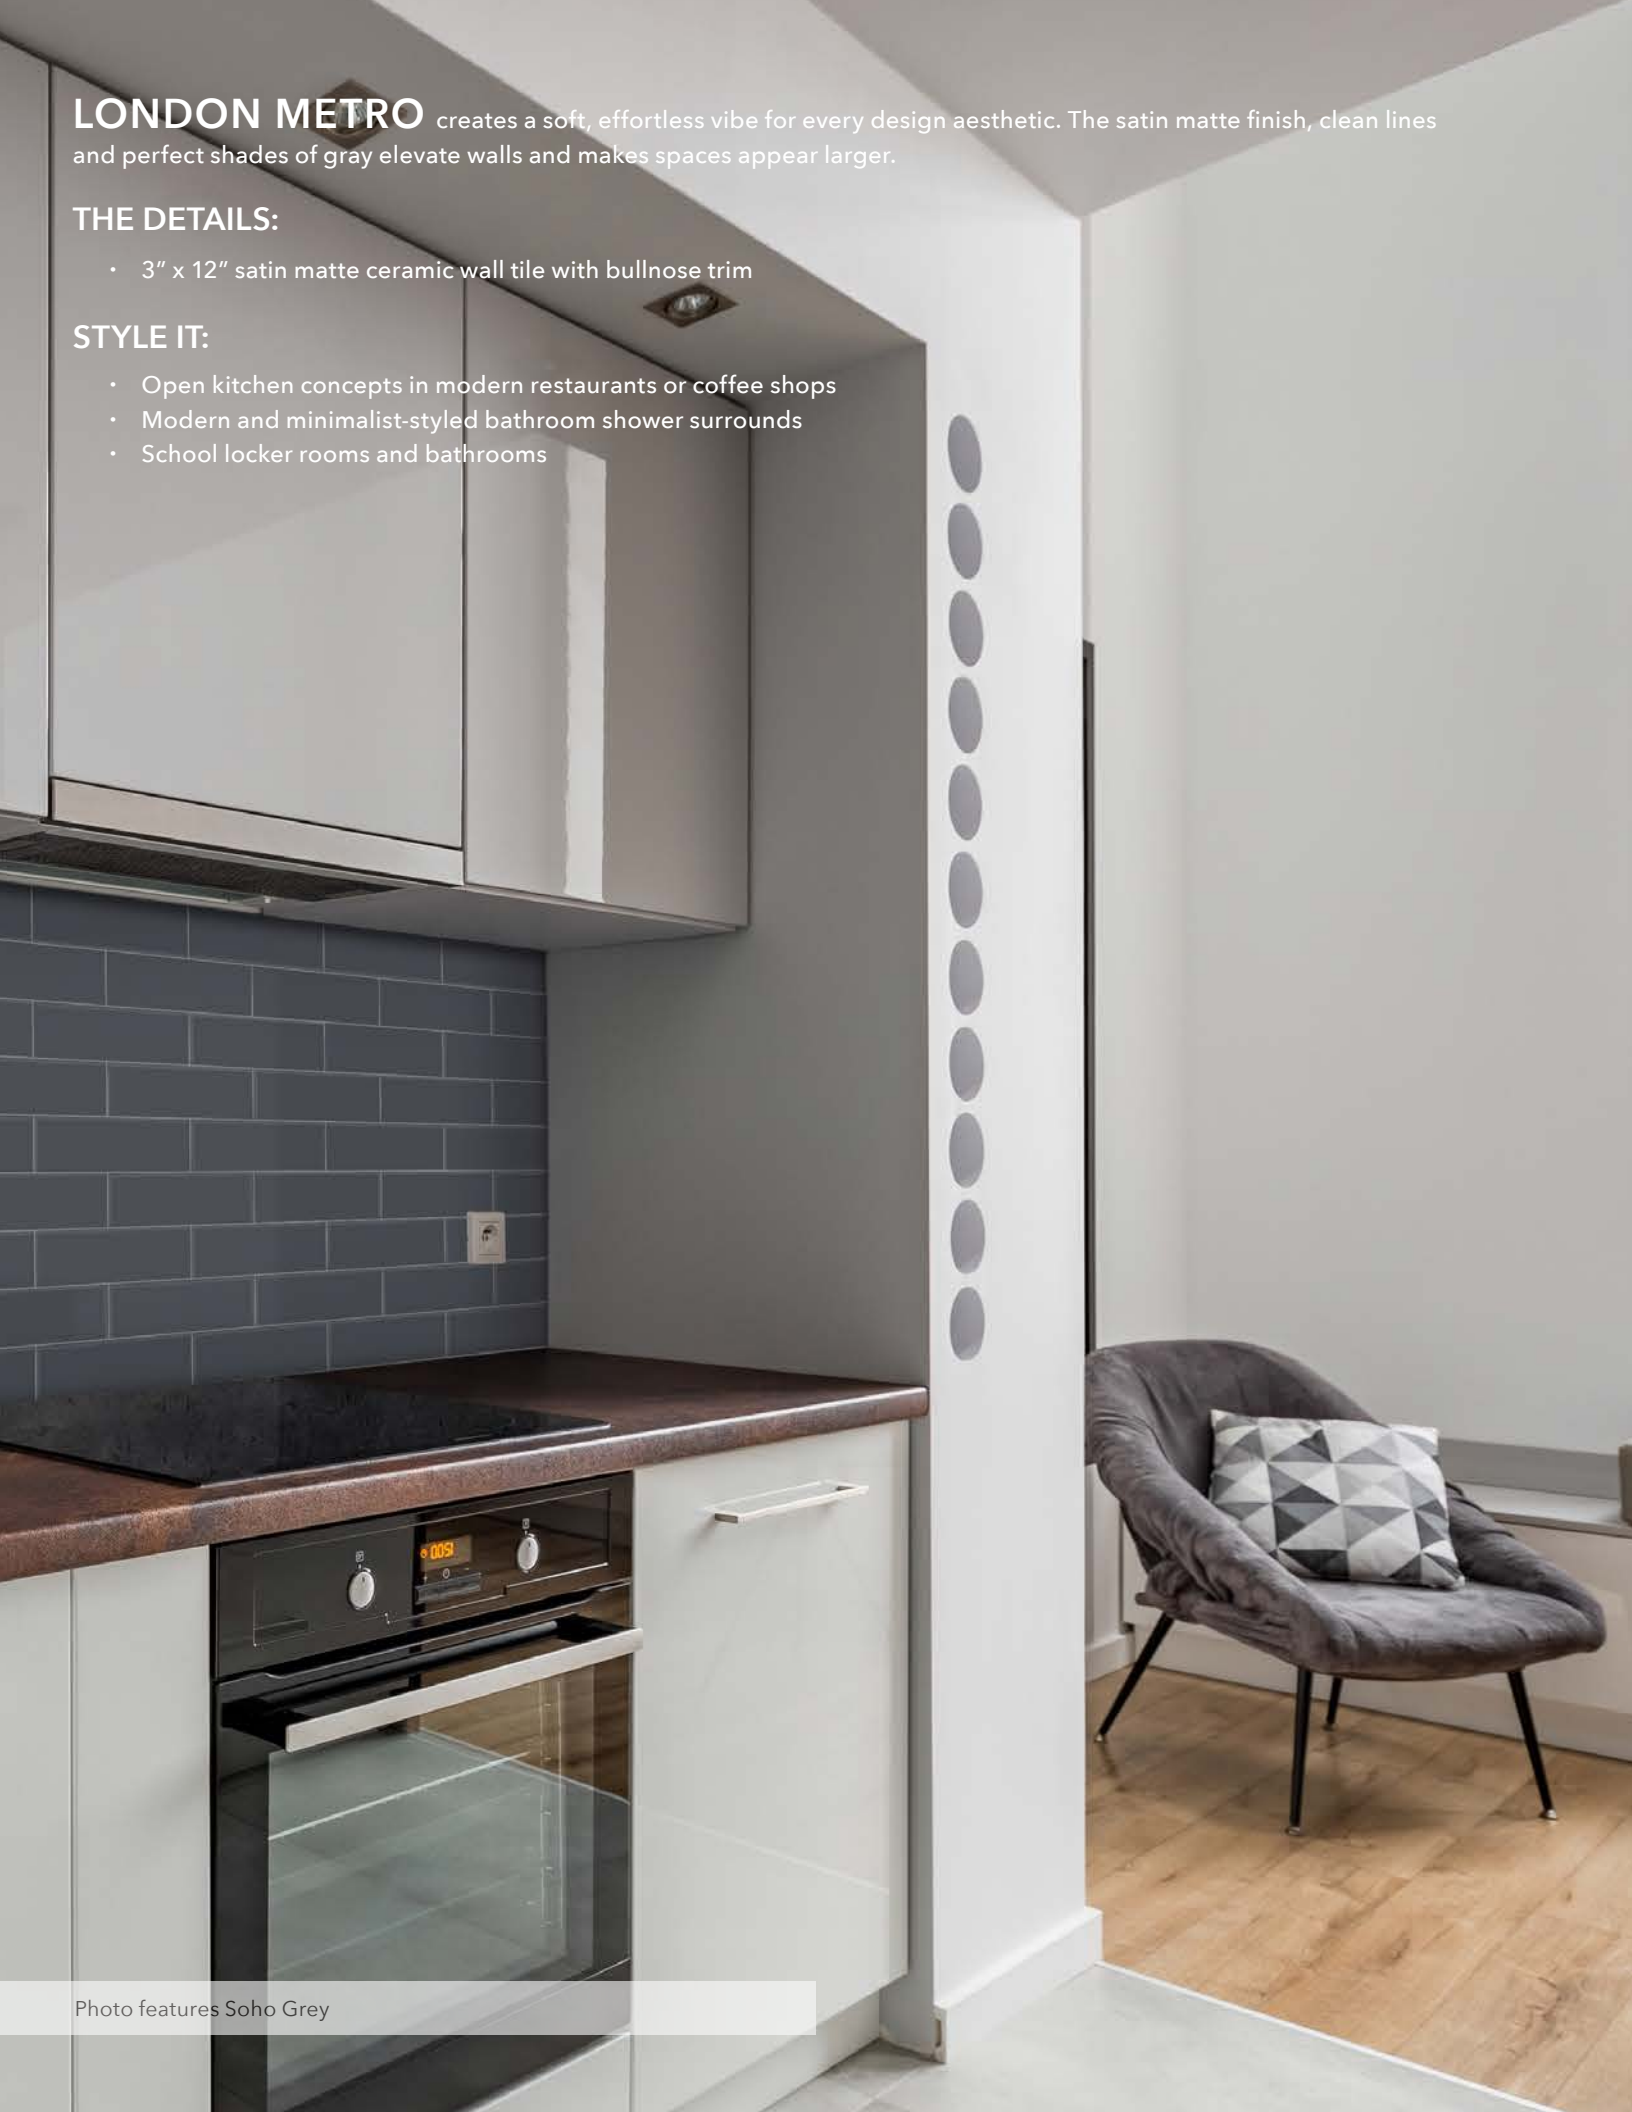

THE DETAILS:

- 3" x 12" satin matte ceramic wall tile with bullnose trim

STYLE IT:

- Open kitchen concepts in modern restaurants or coffee shops
- Modern and minimalist-styled bathroom shower surrounds
- School locker rooms and bathrooms