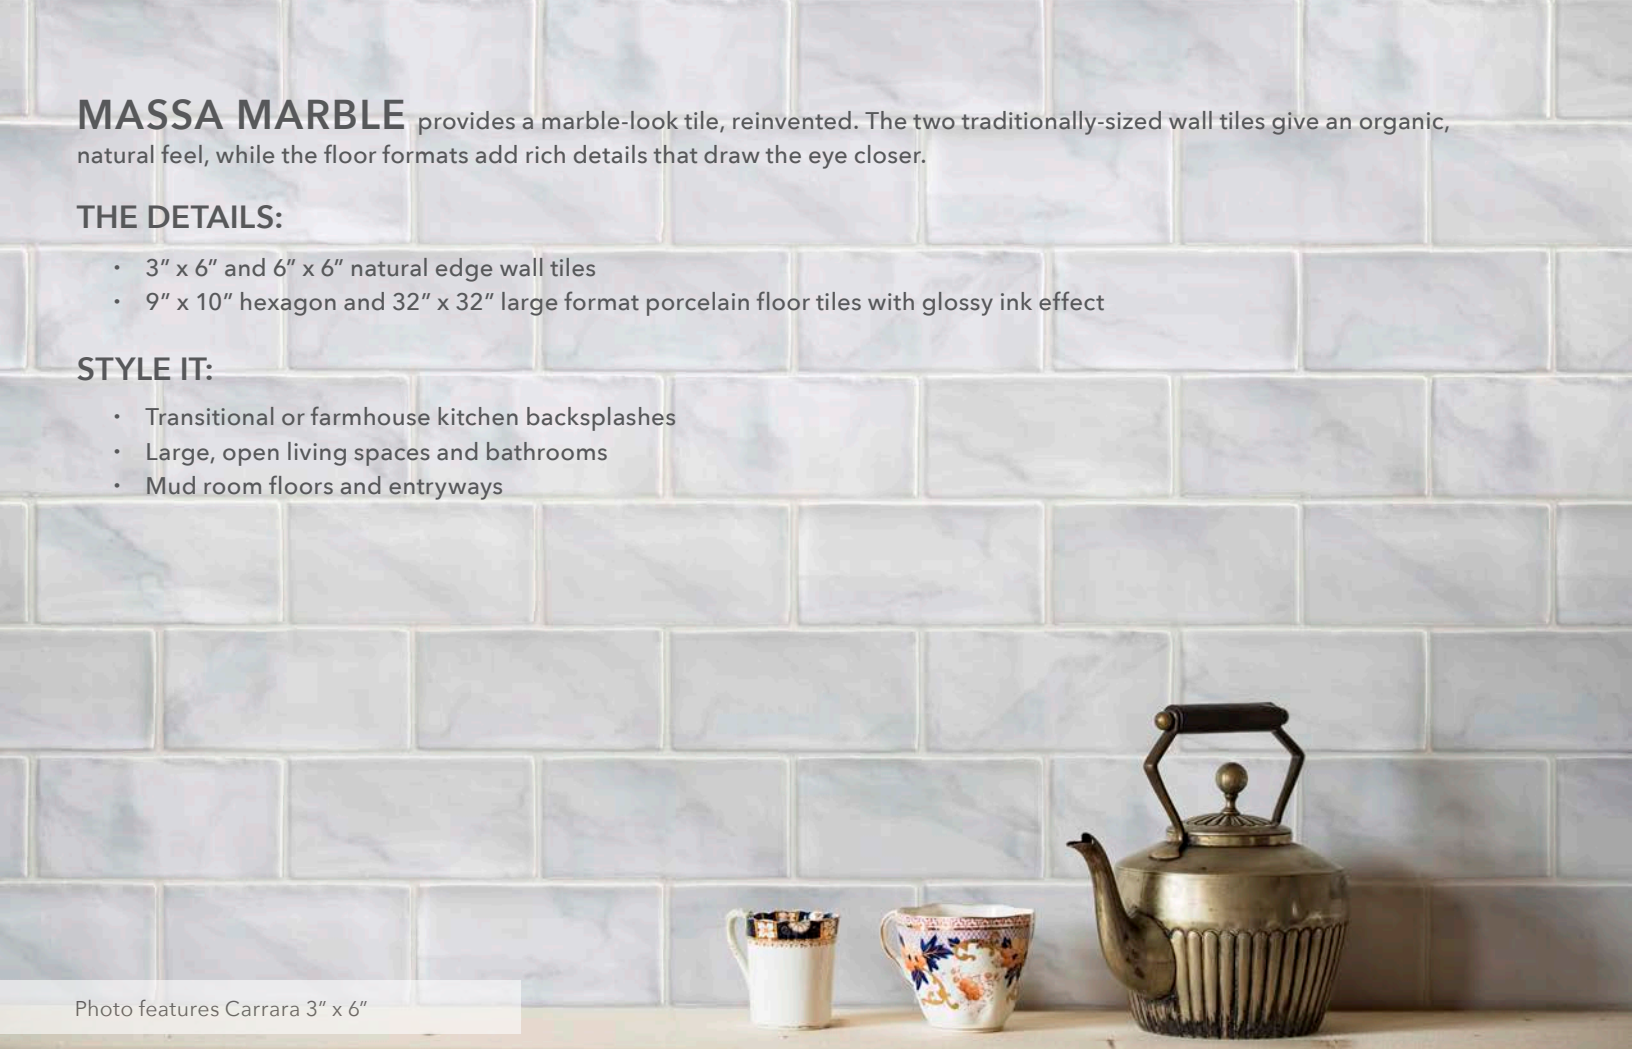

THE DETAILS:

- 3" x 6" and 6" x 6" natural edge wall tiles
- 9" x 10" hexagon and 32" x 32" large format porcelain floor tiles with glossy ink effect

STYLE IT:

- Transitional or farmhouse kitchen backsplashes
- Large, open living spaces and bathrooms
- Mud room floors and entryways