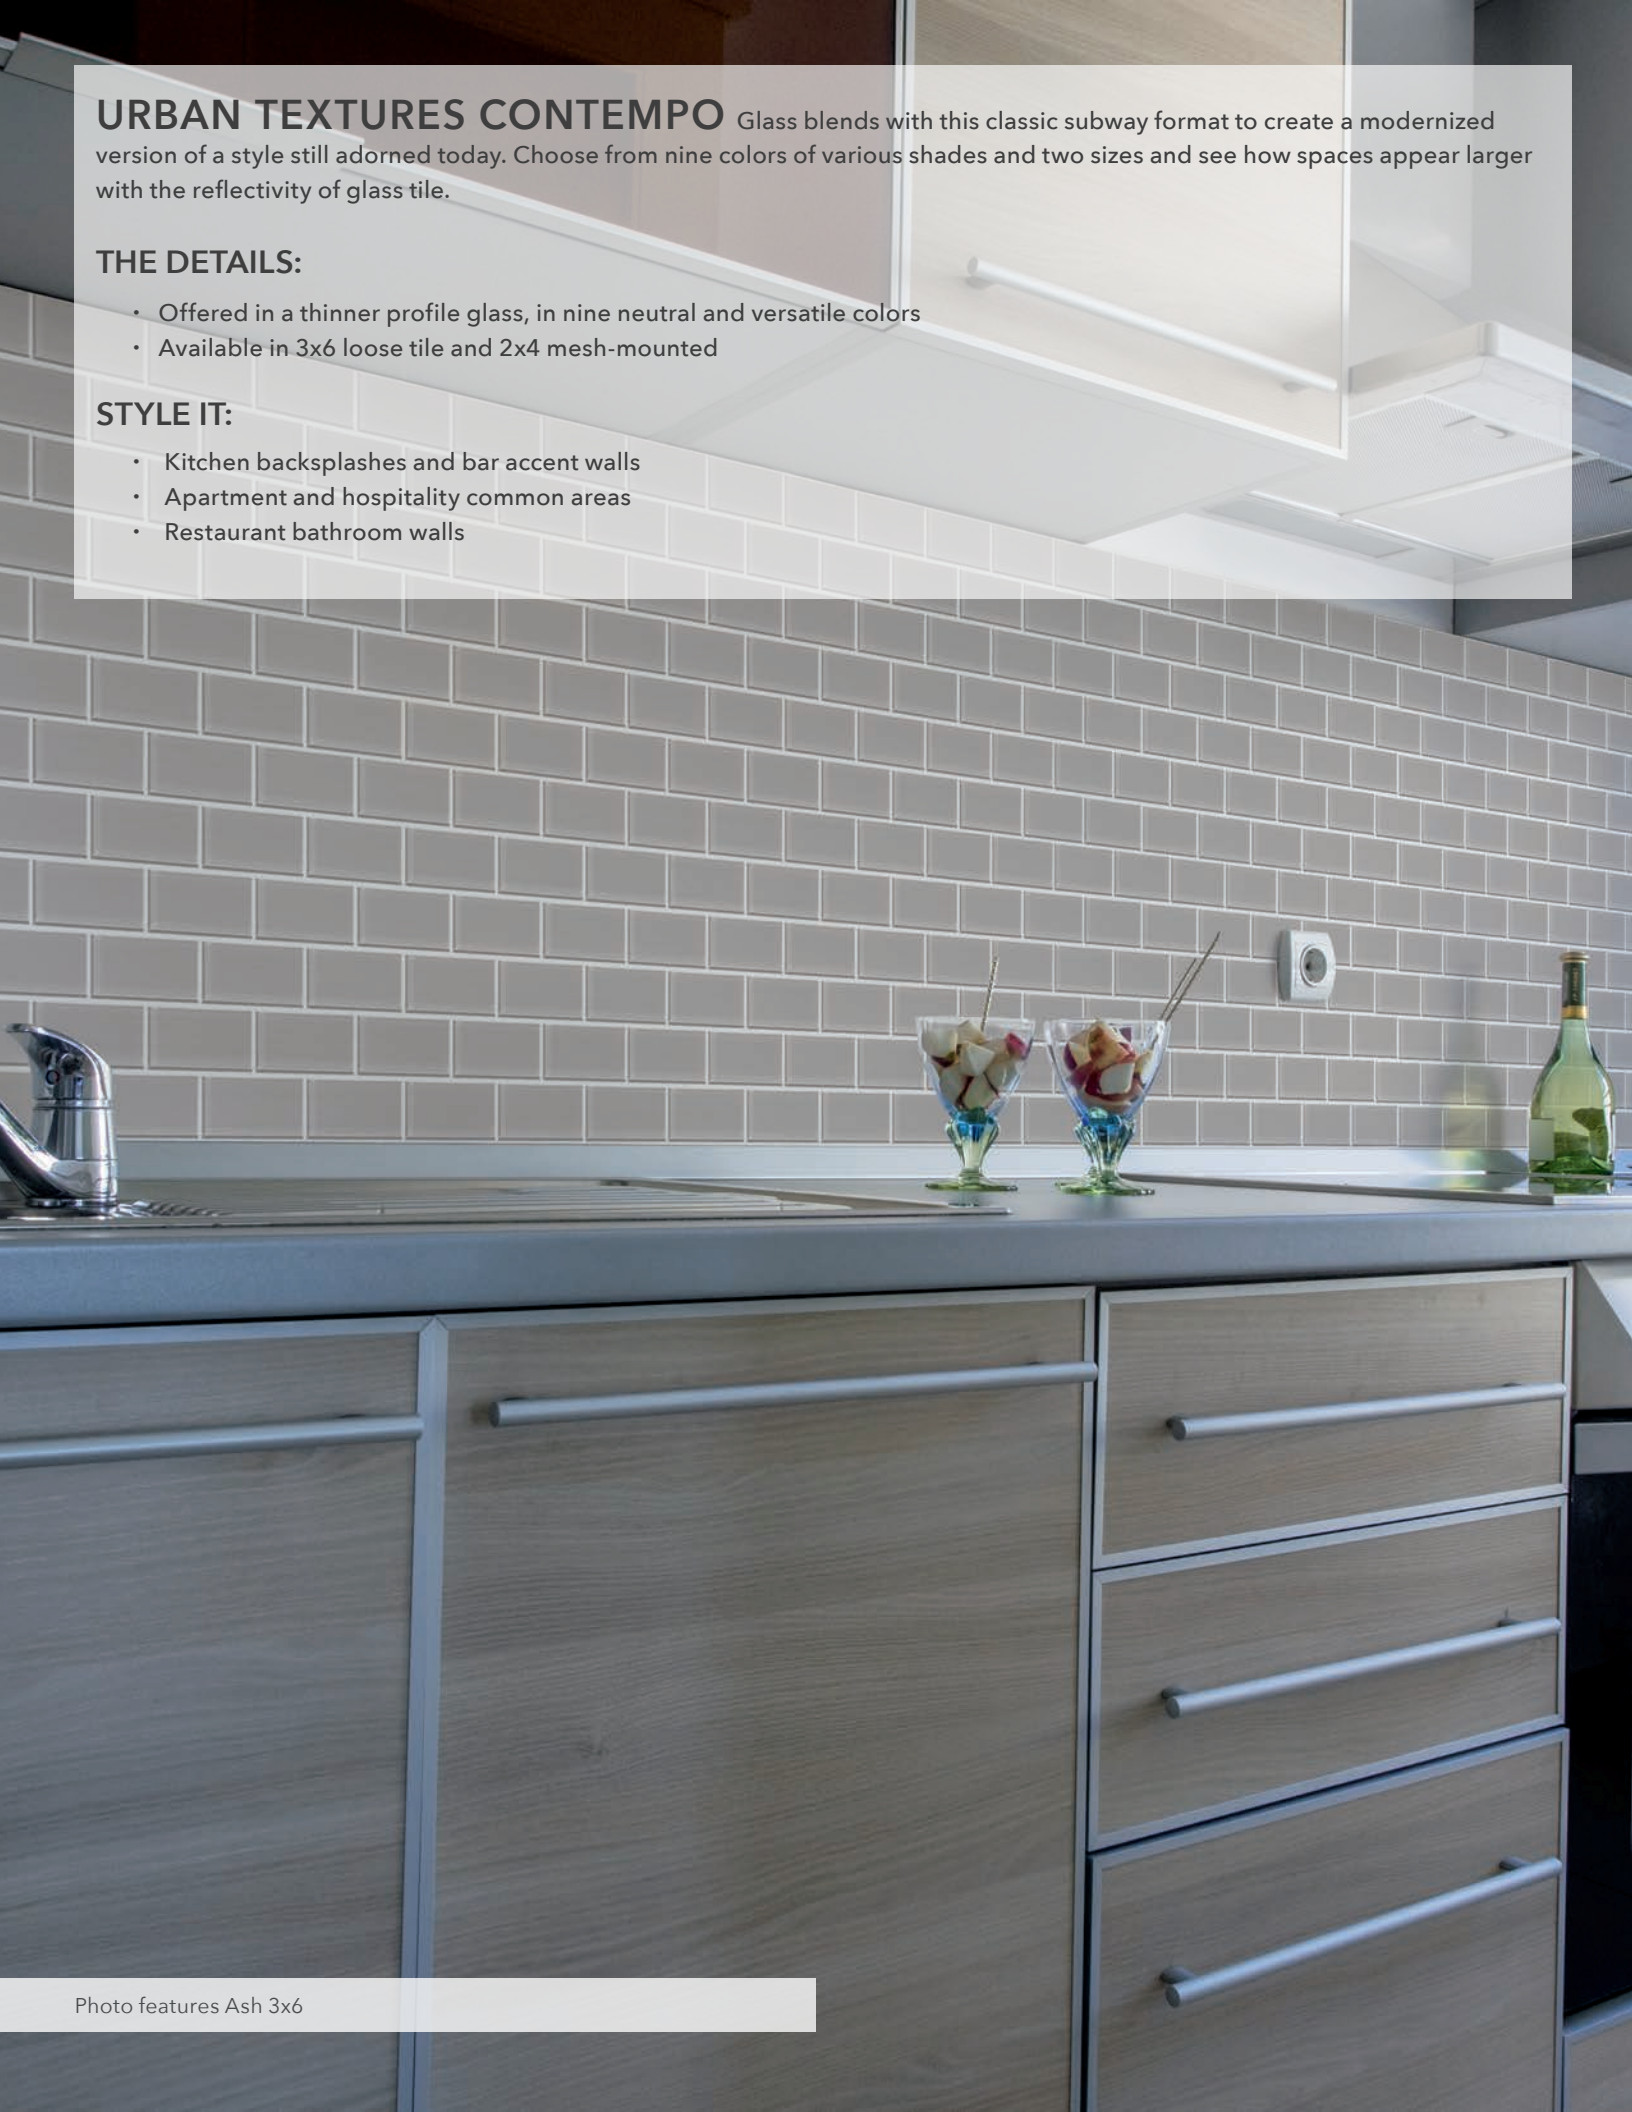

THE DETAILS:

- Offered in a thinner profile glass, in nine neutral and versatile colors
- Available in 3x6 loose tile and 2x4 mesh-mounted

STYLE IT:

- Kitchen backsplashes and bar accent walls
- Apartment and hospitality common areas
- Restaurant bathroom walls