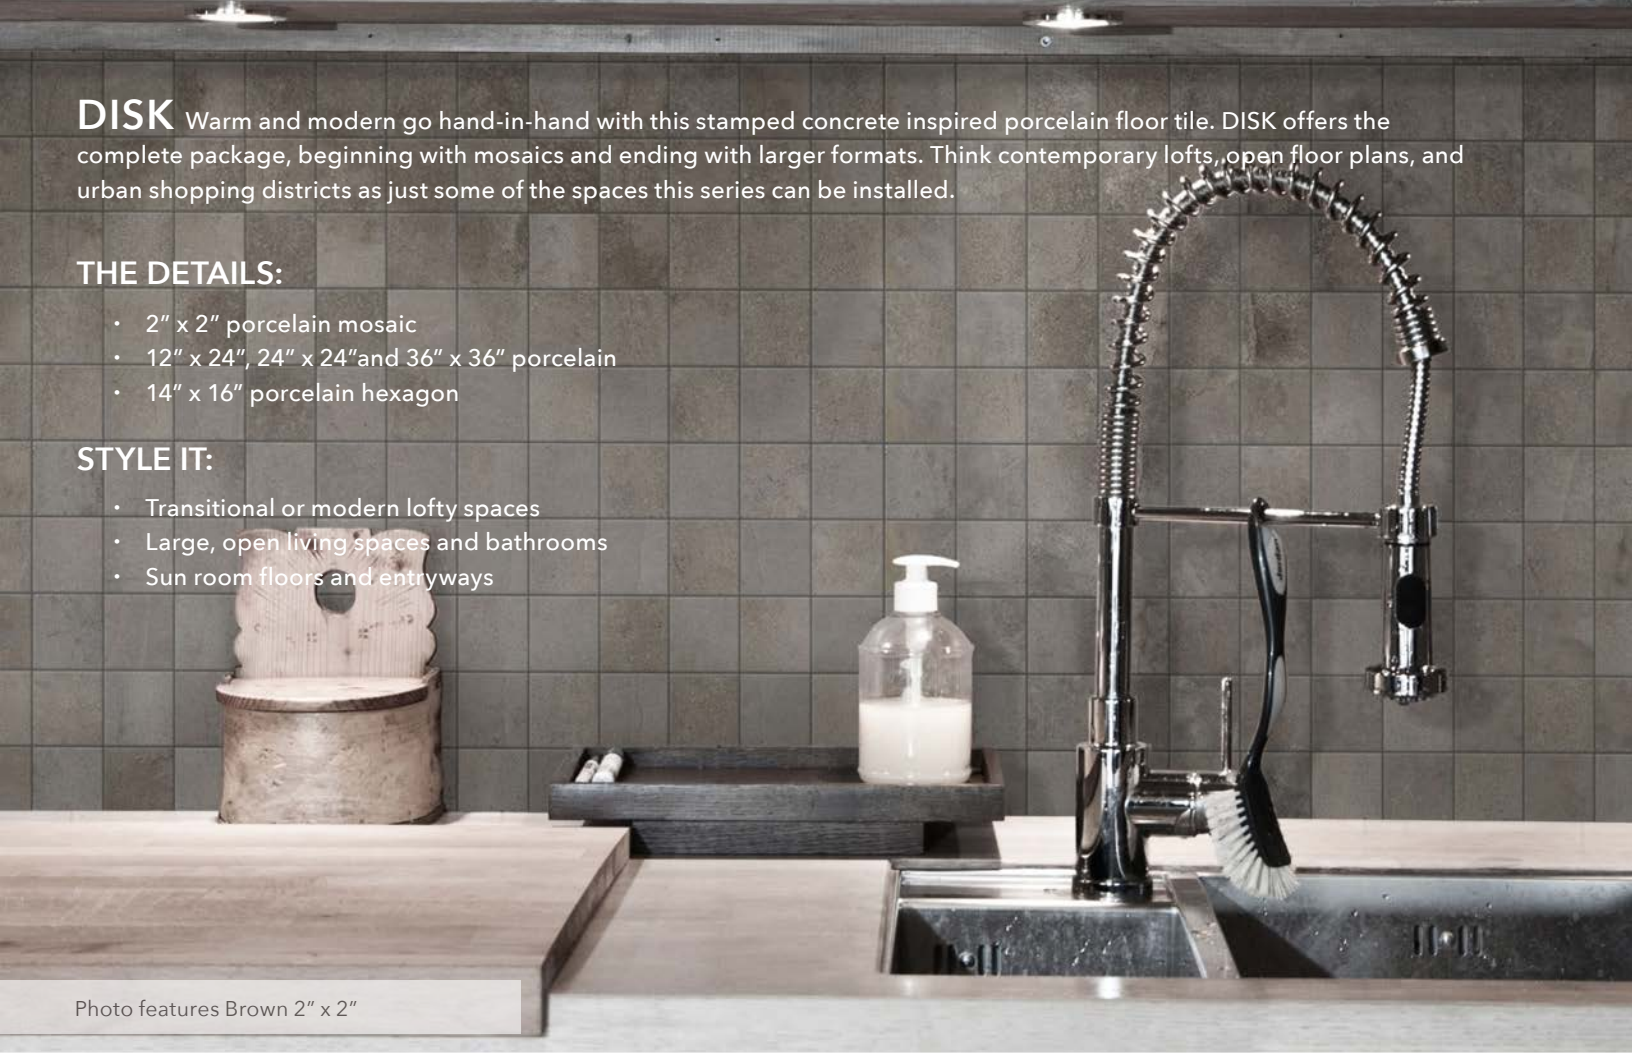

THE DETAILS:

- 2" x 2" porcelain mosaic
- 12" x 24", 24" x 24" and 36" x 36" porcelain
- 14" x 16" porcelain hexagon

STYLE IT:

- Transitional or modern lofty spaces
- Large, open living spaces and bathrooms
- Sun room floors and entryways