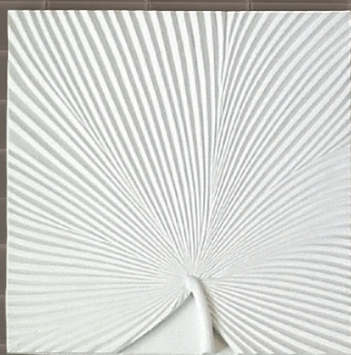

URBAN
TEXTURES
CONTEMPO