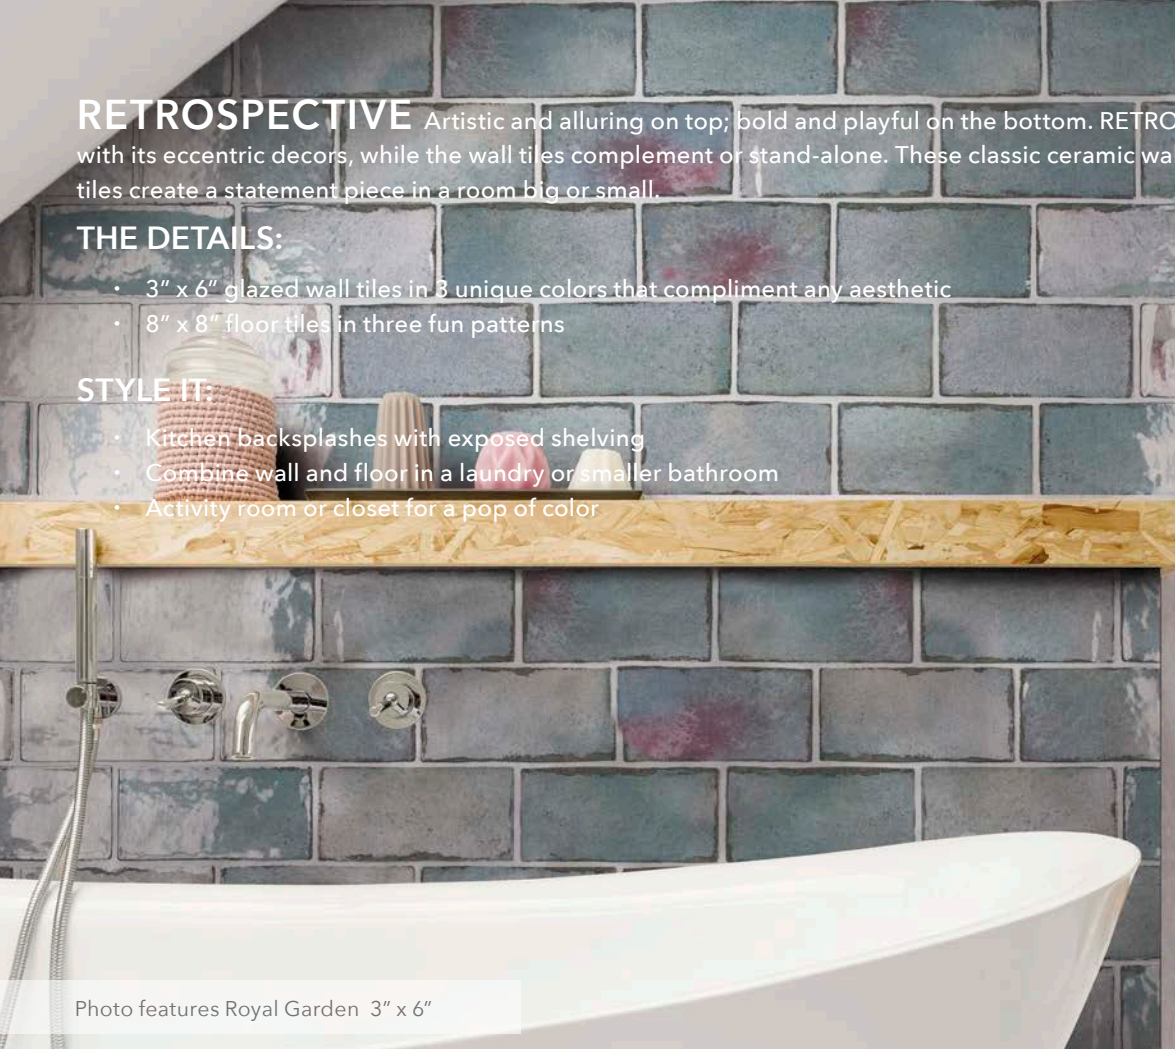

Lungarno
CERAMICS

RETROSPECTIVES

RETROSPECTIVE Artistic and alluring on top; bold and playful on the bottom. RETROSPECTIVES draws you in with its eccentric decors, while the wall tiles complement or stand-alone. These classic ceramic wall tiles and decorative floor tiles create a statement piece in a room big or small.

THE DETAILS:

- 3" x 6" glazed wall tiles in 3 unique colors that compliment any aesthetic
- 8" x 8" floor tiles in three fun patterns

STYLE IT:

- Kitchen backsplashes with exposed shelving
- Combine wall and floor in a laundry or smaller bathroom
- Activity room or closet for a pop of color