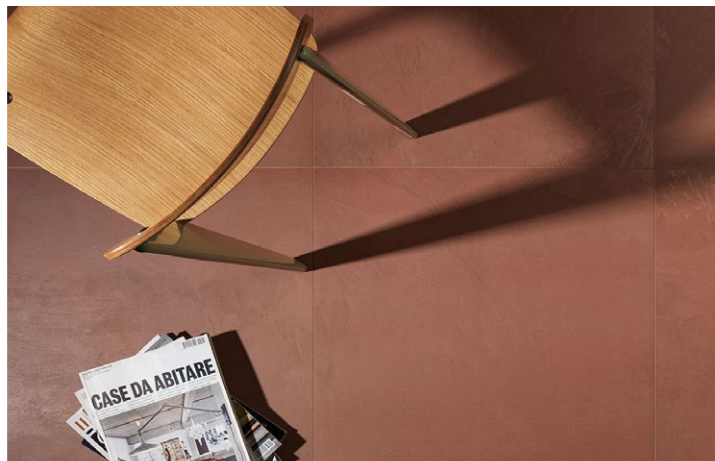

2023 NEW PRODUCTS

lungarno
CERAMICS

ARTISAN

ARTISAN Stone-looks and decorative patterns collide to bring geometric flair to your space. ARTISAN is a pressed glass hexagon mosaic, blended in four neutral color palettes and designs.