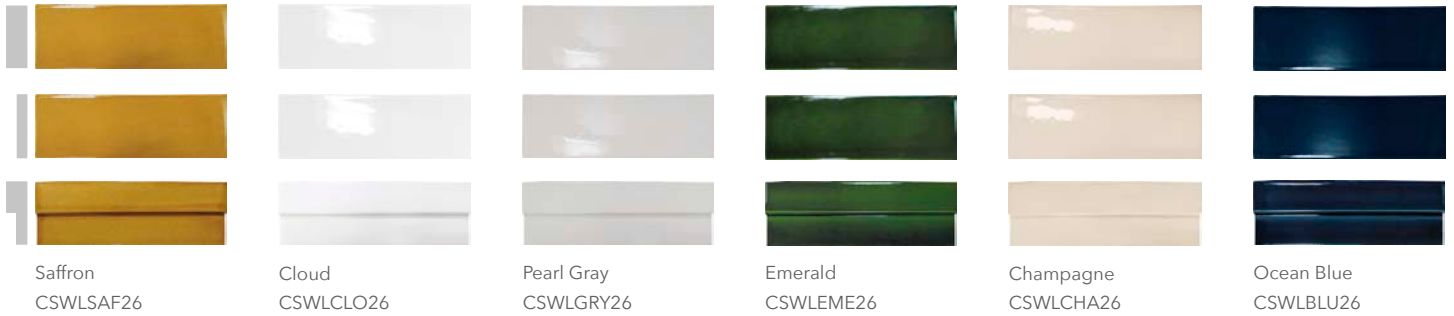

Photo features Saffron 2" x 6"

Photo features Emerald Deco

Photo features Cloud Solid

CASABLANCA

Extruded Wall and Porcelain Floor Tile

COLOR AVAILABILITY - WALL

COLOR AVAILABILITY - FLOOR

SIZE AVAILABILITY