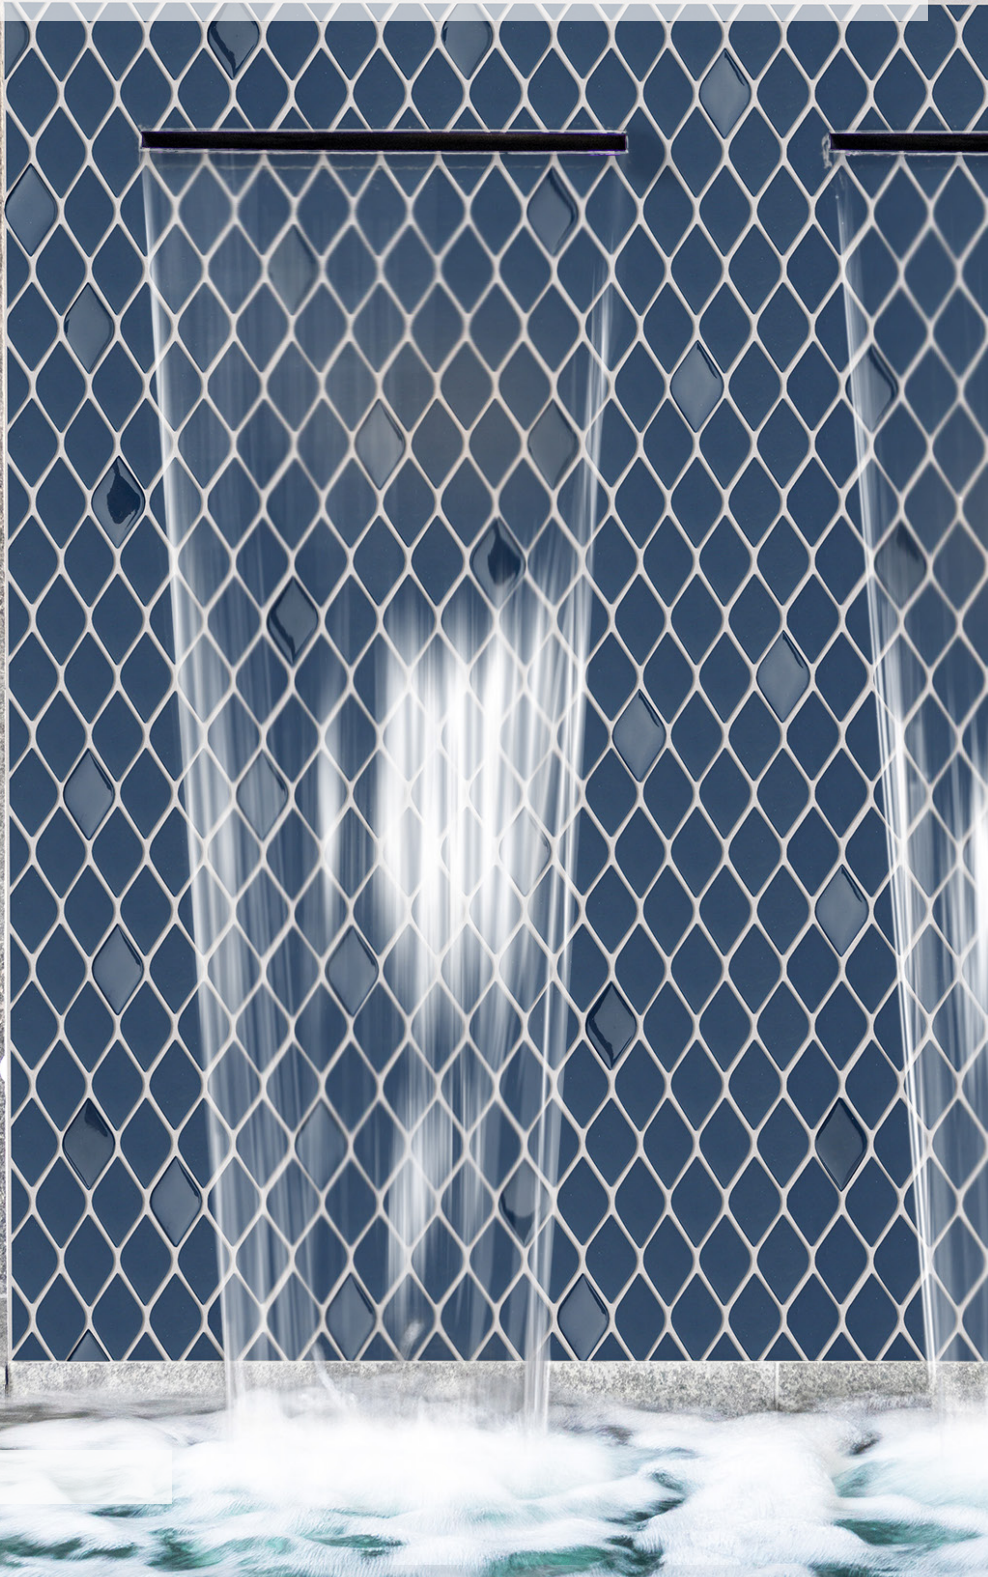

THE DETAILS:

- Raindrop mosaic with glossy and matte finishes
- Hex Wheel in color blocked hexagon-border combos

STYLE IT:

- Pool linings or water feature accent walls
- Kids bathrooms that will stand the test of time and style

Photo features Cosmos Raindrop

NORTHERN LIGHTS

Pressed Glass Mosaic

COLOR AVAILABILITY - RAINDROP*

Asteroid
NLASTRAIN

Cosmos
NLCOSRAIN

Galaxy
NLGLXRAIN

Moon
NLMONRAIN