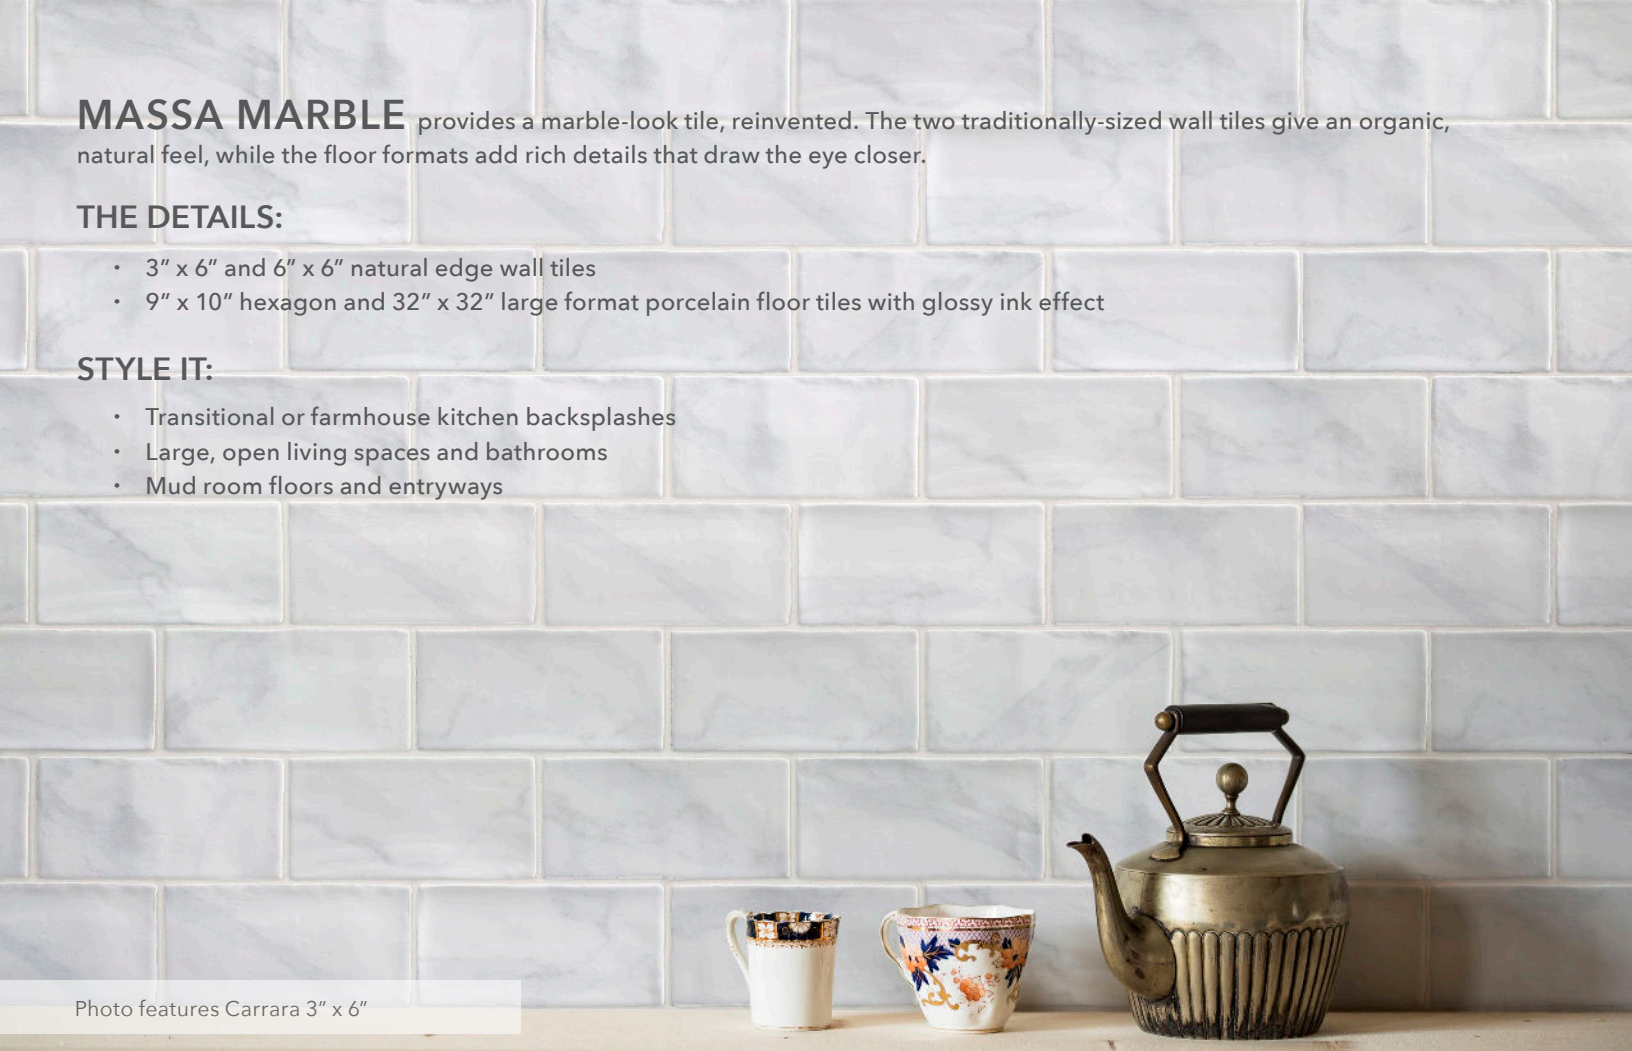

**THE DETAILS:**

- 3" x 6" and 6" x 6" natural edge wall tiles
- 9" x 10" hexagon and 32" x 32" large format porcelain floor tiles with glossy ink effect

**STYLE IT:**

- Transitional or farmhouse kitchen backsplashes
- Large, open living spaces and bathrooms
- Mud room floors and entryways