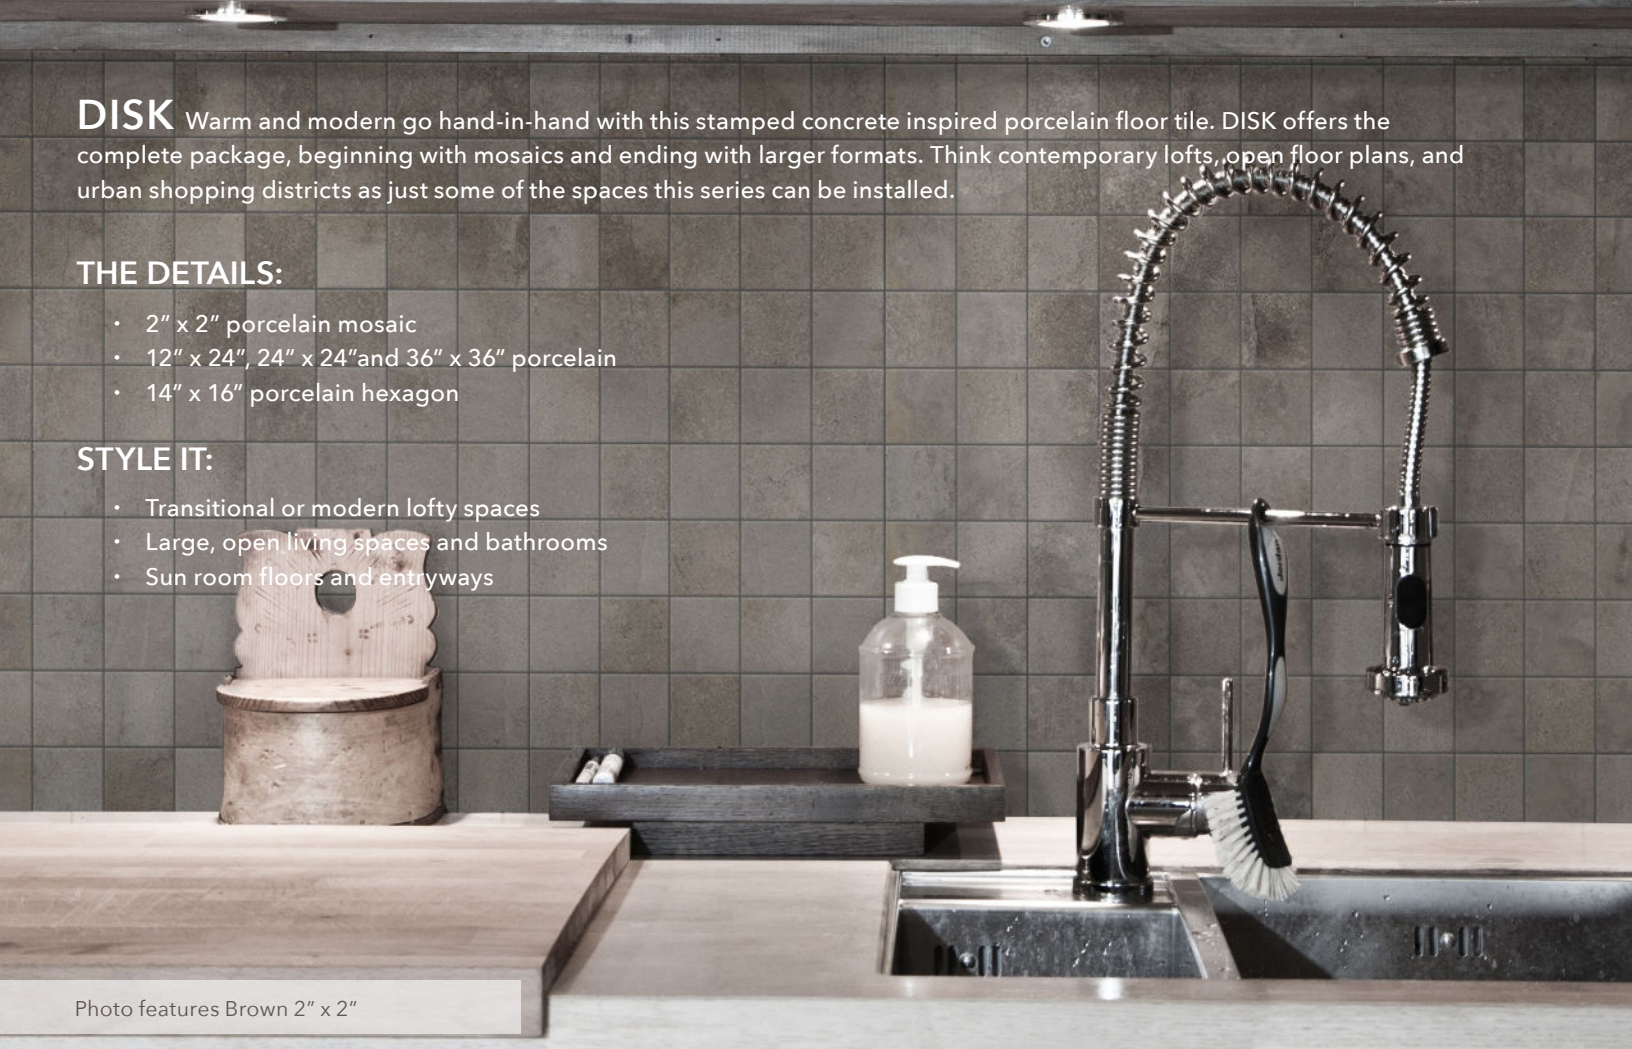

THE DETAILS:

- 2" x 2" porcelain mosaic
- 12" x 24", 24" x 24" and 36" x 36" porcelain
- 14" x 16" porcelain hexagon

STYLE IT:

- Transitional or modern lofty spaces
- Large, open living spaces and bathrooms
- Sun room floors and entryways