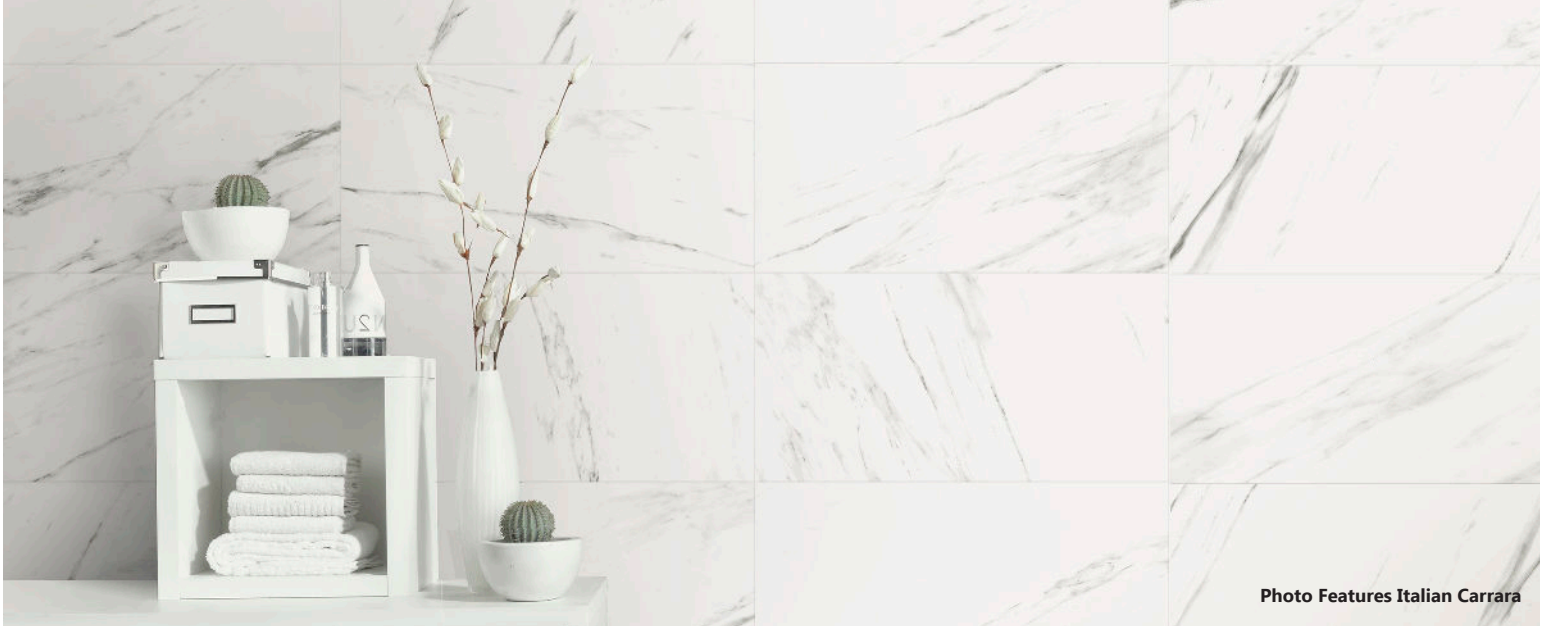

CLASSICS

Glazed Porcelain Floor Tile

commodiTile
value+quality+design

Photo Features Italian Carrara

Colors

CTCLCAR12241L ITALIAN CARRARA 12" x 24" GLAZED POLISHED PORCELAIN
CTCLCAR12241U ITALIAN CARRARA 12" x 24" HONED MATTE PORCELAIN